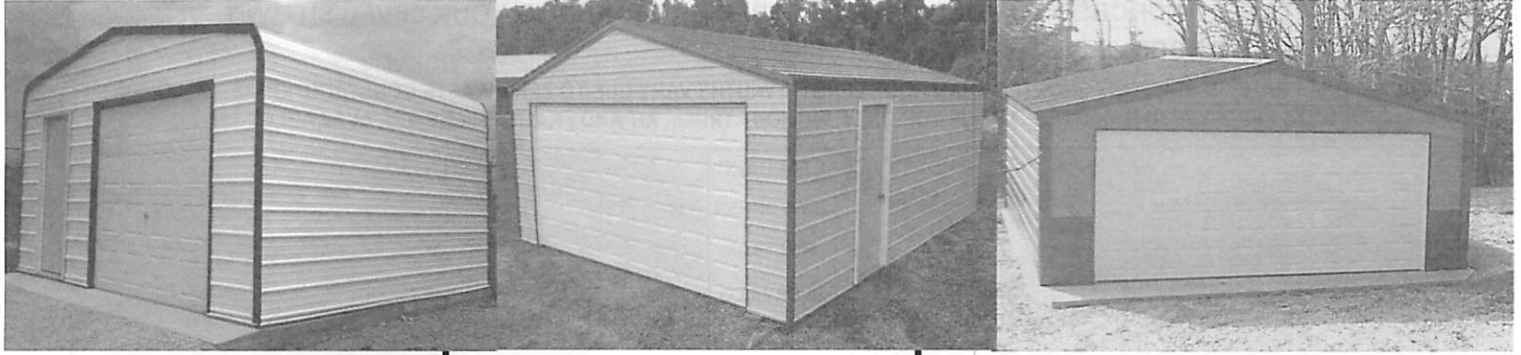

KENTUCKY FARM STYLE GARAGES

BUILDING PRICED WITH CERTIFIED SNOW TRUSS, CHOICE OF 12 COLORS, INSTALLED ON YOUR LEVEL SITE WITHIN 3 WEEKS OF ORDER

GARAGE DOORS AND MANY OTHER QUALITY OPTIONS ARE SOLD SEPARATE.

ROUND CORNER GARAGES

WIDTH X DEPTH	8 FOOT TALL		9 FOOT TALL	
	TALL	TALL	TALL	TALL
13 x 20	\$2,145	\$2,245		
13 x 25	\$2,445	\$2,545		
13 x 30	\$2,845	\$2,945		
13 x 35	\$3,145	\$3,245		
13 x 40	\$3,545	\$3,645		
16 x 20	\$2,245	\$2,345		
16 x 25	\$2,595	\$2,745		
16 x 30	\$2,995	\$3,145		
16 x 35	\$3,295	\$3,445		
16 x 40	\$3,695	\$3,845		
19 x 20	\$2,345	\$2,495		
19 x 25	\$2,745	\$2,845		
19 x 30	\$3,145	\$3,295		
19 x 35	\$3,445	\$3,595		
19 x 40	\$3,845	\$3,995		
22 x 20	\$2,945	\$3,095		
22 x 25	\$3,345	\$3,495		
22 x 30	\$3,745	\$3,895		
22 x 35	\$4,245	\$4,395		
22 x 40	\$4,845	\$4,995		
24 X 20	\$3,345	\$3,495		
24 X 25	\$3,845	\$3,995		
24 X 30	\$4,295	\$4,495		
24 X 35	\$4,745	\$4,895		
24 X 40	\$5,345	\$5,495		

SQUARE CORNER GARAGES

WIDTH X DEPTH	8 FOOT TALL		9 FOOT TALL	
	TALL	TALL	TALL	TALL
12 x 20	\$2,095	\$2,195		
12 x 25	\$2,395	\$2,495		
12 x 30	\$2,795	\$2,895		
12 x 35	\$3,095	\$3,195		
12 x 40	\$3,495	\$3,595		
15 x 20	\$2,195	\$2,295		
15 x 25	\$2,545	\$2,695		
15 x 30	\$2,945	\$3,095		
15 x 35	\$3,245	\$3,395		
15 x 40	\$3,645	\$3,795		
18 x 20	\$2,295	\$2,395		
18 x 25	\$2,645	\$2,795		
18 x 30	\$3,045	\$3,195		
18 x 35	\$3,345	\$3,495		
18 x 40	\$3,745	\$3,895		
21 x 20	\$2,745	\$2,895		
21 x 25	\$2,995	\$3,195		
21 x 30	\$3,445	\$3,595		
21 x 35	\$3,945	\$4,095		
21 x 40	\$4,445	\$4,595		
24 X 20	\$3,345	\$3,495		
24 X 25	\$3,845	\$3,995		
24 X 30	\$4,295	\$4,495		
24 X 35	\$4,745	\$4,895		
24 X 40	\$5,345	\$5,495		